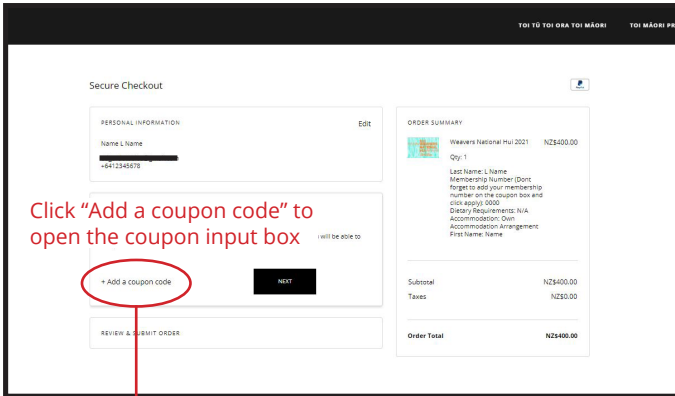

# GETTING YOUR MEMBERSHIP NUMBER TO WORK

Click "Add a coupon code" to open the coupon input box

Input your membership number then click the "Apply" button

This box will show you if you have applied your membership number correctly