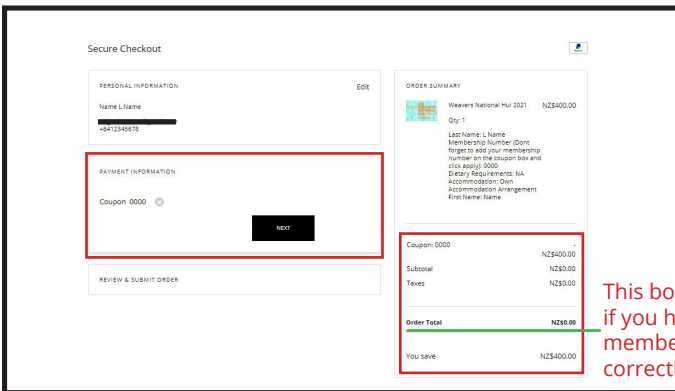

# GETTING YOUR MEMBERSHIP NUMBER TO WORK

Click "Add a coupon code" to open the coupon input box

Input your membership number then click the "Apply" button

This box will show you if you have applied your membership number correctly