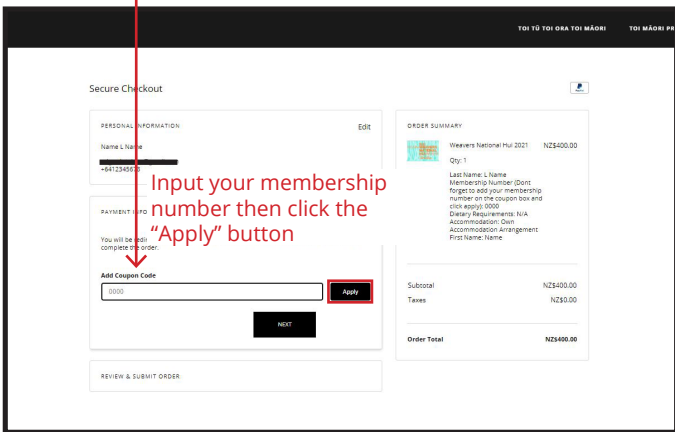

# GETTING YOUR MEMBERSHIP NUMBER TO WORK

Click "Add a coupon code" to open the coupon input box

Input your membership number then click the "Apply" button

This box will show you if you have applied your membership number correctly